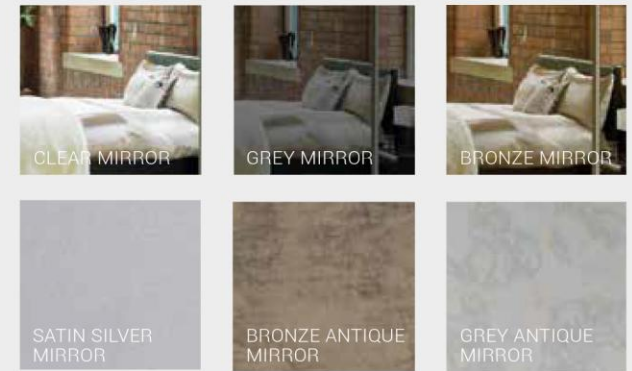

2

CHOOSE YOUR SURROUNDS

Now that you've selected your new wardrobe range, take a look through the wide selection of surrounds (door panels, wall scribe, end panel, floor plinth) and door trim colours.

SARDEGNA / WASHINGTON / NAPOLI

TRIMS

 OLIVE (NAPOLI ONLY)
 BLACK
 GRAPHITE
 LANCASTER OAK*
 PEARWOOD*
 STONE GREY
 SILVER
 VANILLA*
 WHITE

*SARDEGNA only

SURROUNDS & TRIMS MODERN / MONTANA / KIELDER / YORK / HAMPTON

MIRRORS SARDEGNA / NAPOLI