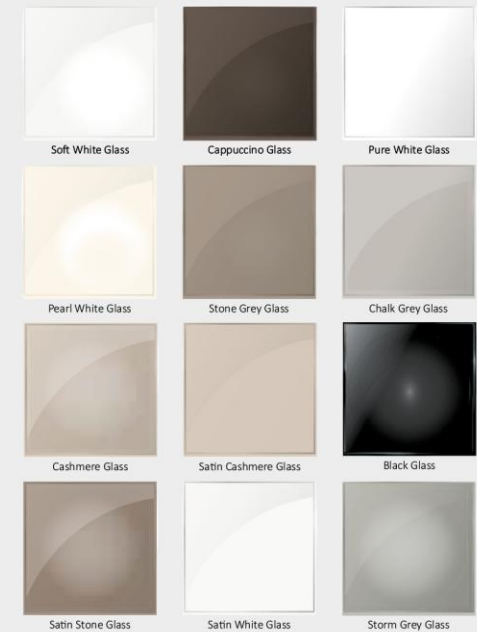

2

CHOOSE YOUR SURROUNDS

Now that you've selected your new wardrobe range, take a look through the wide selection of surrounds (door panels, wall scribe, end panel, floor plinth) and door trim colours.

SARDEGNA / WASHINGTON / NAPOLI

SARDEGNA/NAPOLI

SURROUNDS

 ANTHRACITE METAL FABRIC	 ANTHRACITE FINELINE METALLIC	 ANTHRACITE METAL ROCK	 BLACK GOLD METAL SLATE	 BEIGE GREY LORENZO OAK	 CARBON GREY
 CASCINA PINE	 CASHMERE	 DUST GREY	 GREY BROWN WHITERIVER OAK	 GREY NEBRASKA OAK	 GREY SANTA FE OAK
 LIGHT GREY	 LIGHT GREY CHICAGO CONCRETE	 LINCOLN WALNUT	 MONUMENT GREY	 MALI WENGE	 MUSSEL
 NATURAL ANTHOR OAK	 NATURAL CARINI WALNUT	 NATURAL HALIFAX OAK	 NATURAL LANCASTER OAK	 OAK KAISERBERG	 PASADENA PINE
 PEWTER HALIFAX OAK	 PLATINUM WHITE	 SAND GREY GLAZED HALIFAX OAK	 SAND GLADSTONE OAK	 SILVER GREY METAL SLATE	 STONE GREY
 SHOREWOOD	 TAUPE GREY	 TRUFFLE BROWN BRANSON ROBINIA	 WHITE CHROMIX	 WHITE GREY	 WHITE HAVANA PINE
 WHITE HALIFAX OAK	 WHITE LEVANTO MARBLE	 WHITE MOUNTAIN LARCH	 WHITEWOOD		

TRIMS

 OLIVE (NAPOLI ONLY)
 BLACK
 GRAPHITE
 LANCASTER OAK*
 PEARWOOD*
 STONE GREY
 SILVER
 VANILLA*
 WHITE

*SARDEGNA only

SURROUNDS & TRIMS MODERN / MONTANA / KIELDER / YORK / HAMPTON

MIRRORS SARDEGNA / NAPOLI

GLASS WASHINGTON / SICILY

GLASS SARDEGNA / NAPOLI

Please note colour availability may change and colour accuracy cannot be guaranteed due to the printing process.